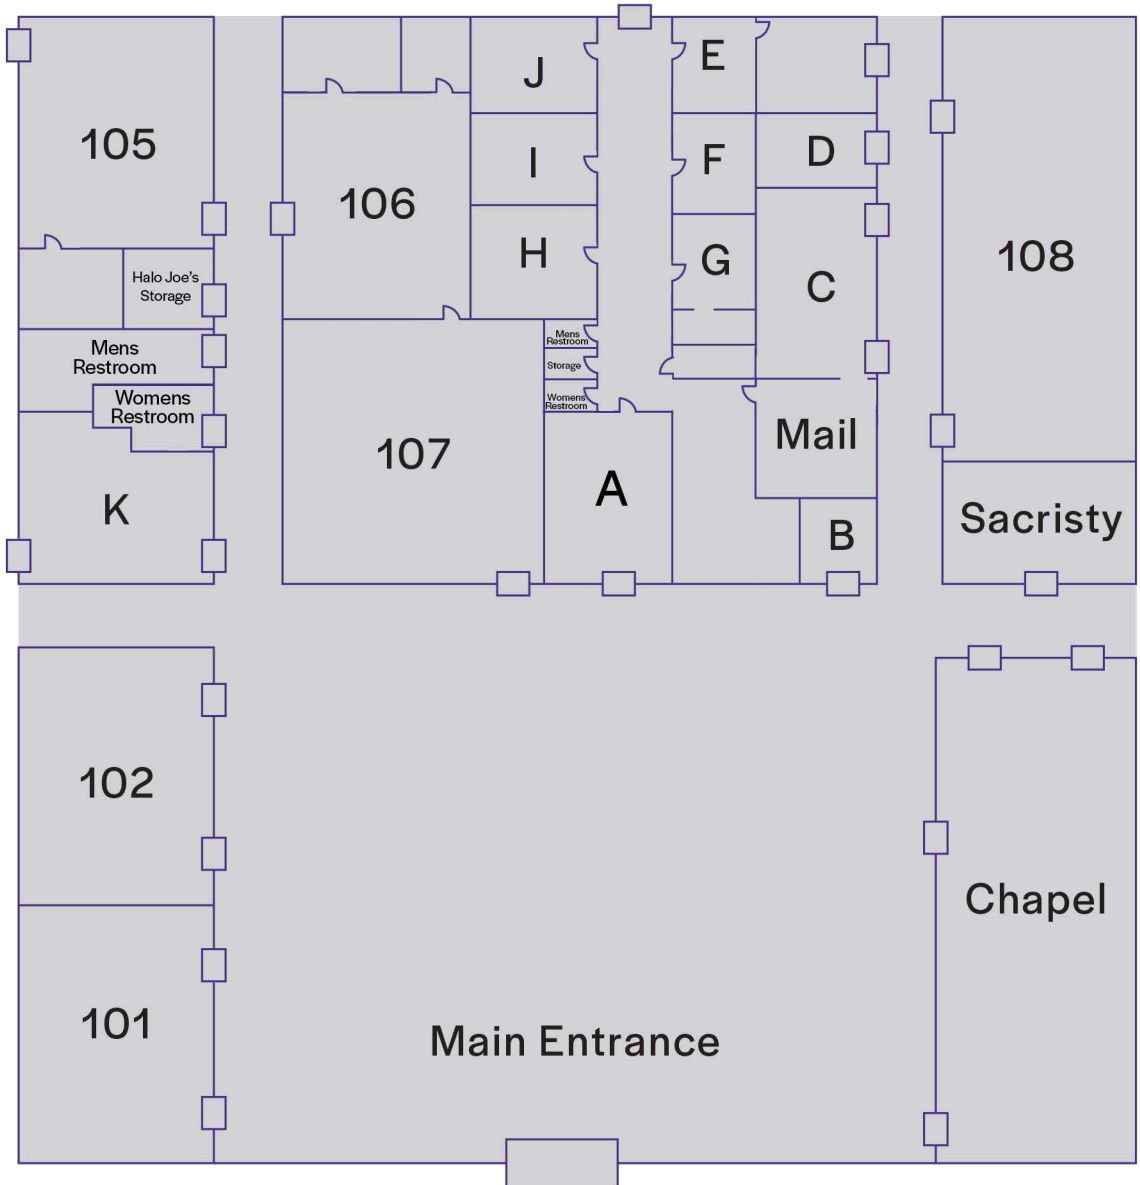

St. Augustine High School

Vasey Hall

- A. Main Office/Reception
- B. Admissions
- C. Faculty Lounge/Resources
- D. Finance Manager
- E. Administrative Assistant

- F. Director of Finance/Facility
- G. Registrar
- H. Alumni / Advancement
- I. Assistant Principal Academics
- J. Principal's Office
- K. Halo Joe's